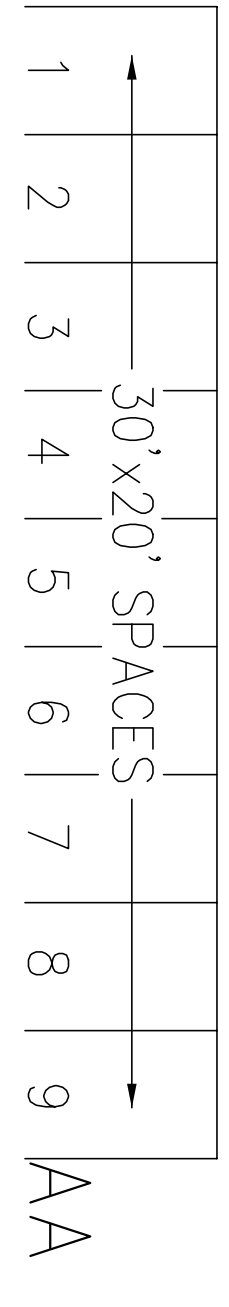

CHECK-IN

LOT #1 ENTRANCE

BRAVO AVE

LOT #2 ENTRANCE

SANI-HUTS

DUMPSTER

PAID DAY-PARKING

COCOA AVE

MT LOLA ST

# OPTIMIST RV LOT #2